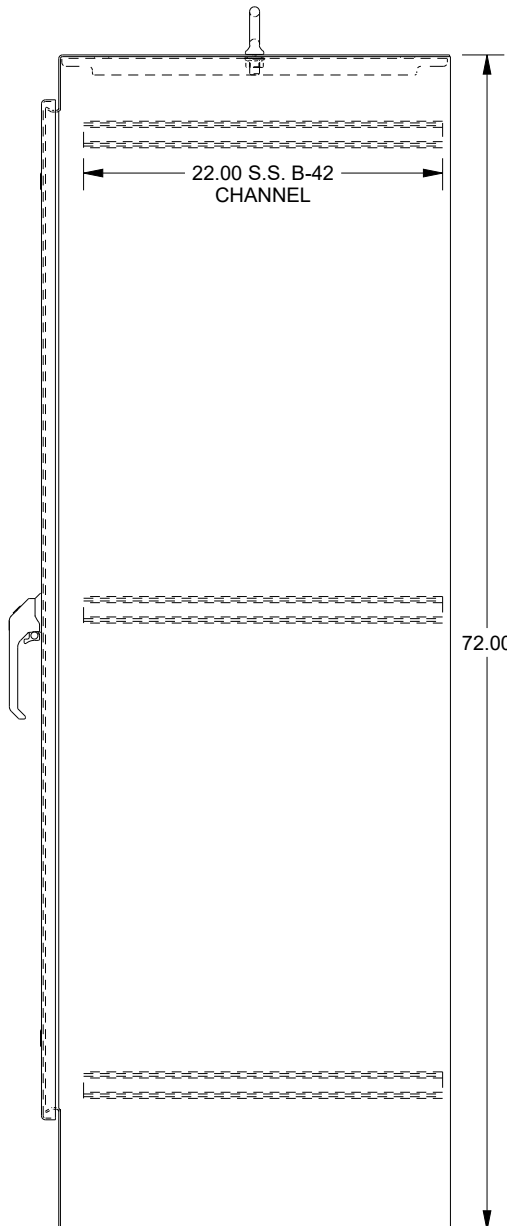

SAGINAW CONTROL & ENGINEERING

SCE-72EL2424SSFS

BOTTOM VIEW

TOP VIEW

LEFT SIDE VIEW

FRONT VIEW

RIGHT SIDE VIEW

EXTERNAL REAR VIEW