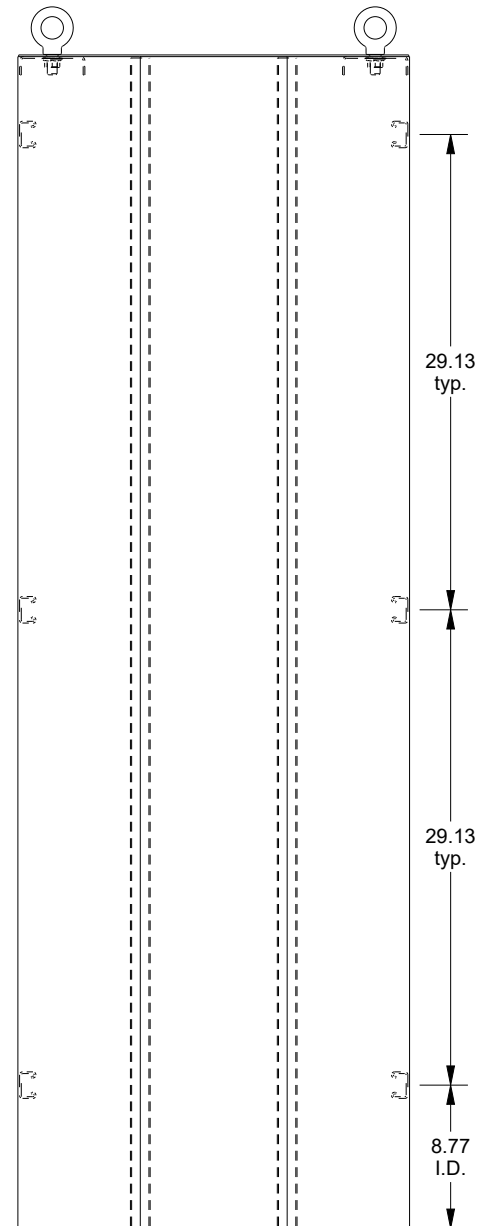

SAGINAW CONTROL & ENGINEERING

SCE-72EL2424SSFS

BOTTOM VIEW

TOP VIEW

LEFT SIDE VIEW

FRONT VIEW

RIGHT SIDE VIEW

EXTERNAL REAR VIEW