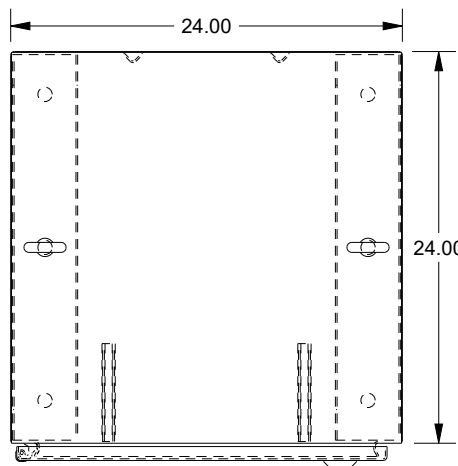

SAGINAW CONTROL & ENGINEERING

SCE-72EL2424SSFS

BOTTOM VIEW

TOP VIEW

LEFT SIDE VIEW

FRONT VIEW

RIGHT SIDE VIEW

EXTERNAL REAR VIEW