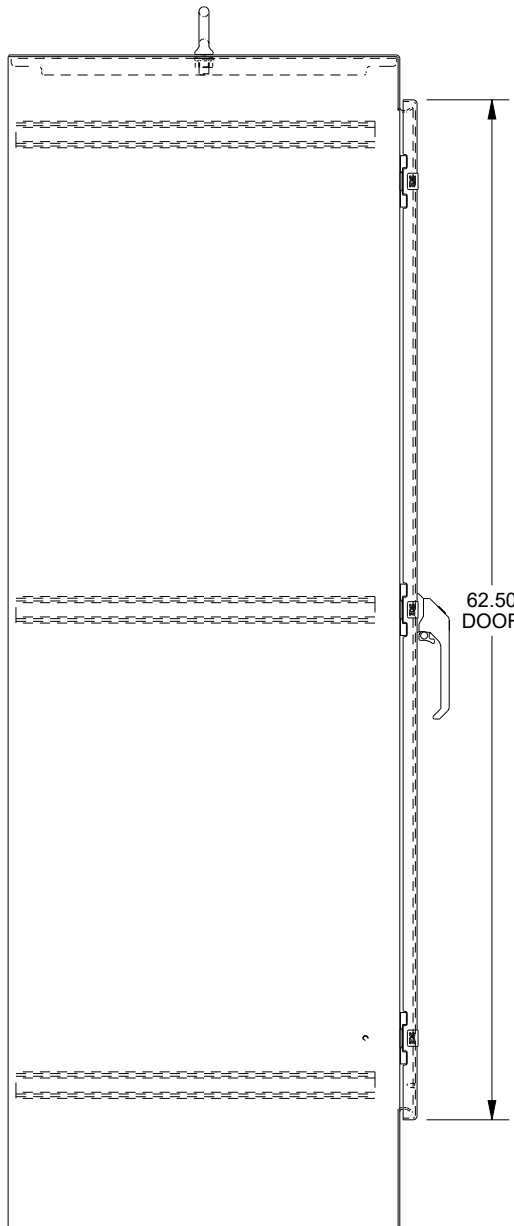

SAGINAW CONTROL & ENGINEERING

SCE-72EL2424SSFS

BOTTOM VIEW

TOP VIEW

LEFT SIDE VIEW

FRONT VIEW

RIGHT SIDE VIEW

EXTERNAL REAR VIEW