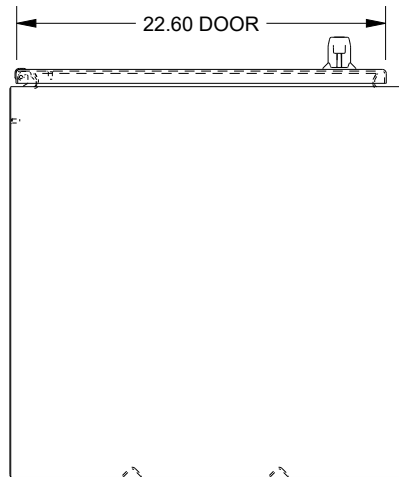

SAGINAW CONTROL & ENGINEERING

SCE-72EL2424SSFS

BOTTOM VIEW

TOP VIEW

LEFT SIDE VIEW

FRONT VIEW

RIGHT SIDE VIEW

EXTERNAL REAR VIEW